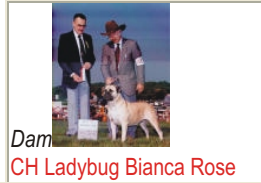

Sire  
A/C/Int'l CH Bastion's Celebration Time, BIS

Dam  
Can CH Mikell Ranak's of Leatherneck

Sire  
A/C CH Blackslate's Boston Brahmin

Dam  
Ladybug Korik Tribute To Rose

Sire  
CH Country Corner's Son of A Bee

Dam  
Maxims Tempest

Sire  
Can CH Dox Shatrugo Lancaster

Dam  
A/C CH Bastion's Fool For Your Love

Dam  
CH Leathernecks Golly Miss Molly

Sire  
CH Blackslate's Boston Blackie

Dam  
Blackslate's Chimney Sweep

Sire  
CH Ladybug Shadow of Churchill

Sire  
A/C CH Blackslate's Boston Brahmin

Dam  
CH Honey Bee of Country Corner's

Sire  
CH Ironwoods The Other Man

Dam  
CH Hanna of Country Corner's

Sire  
CH Shatrugo's Jonathan Q Higgins